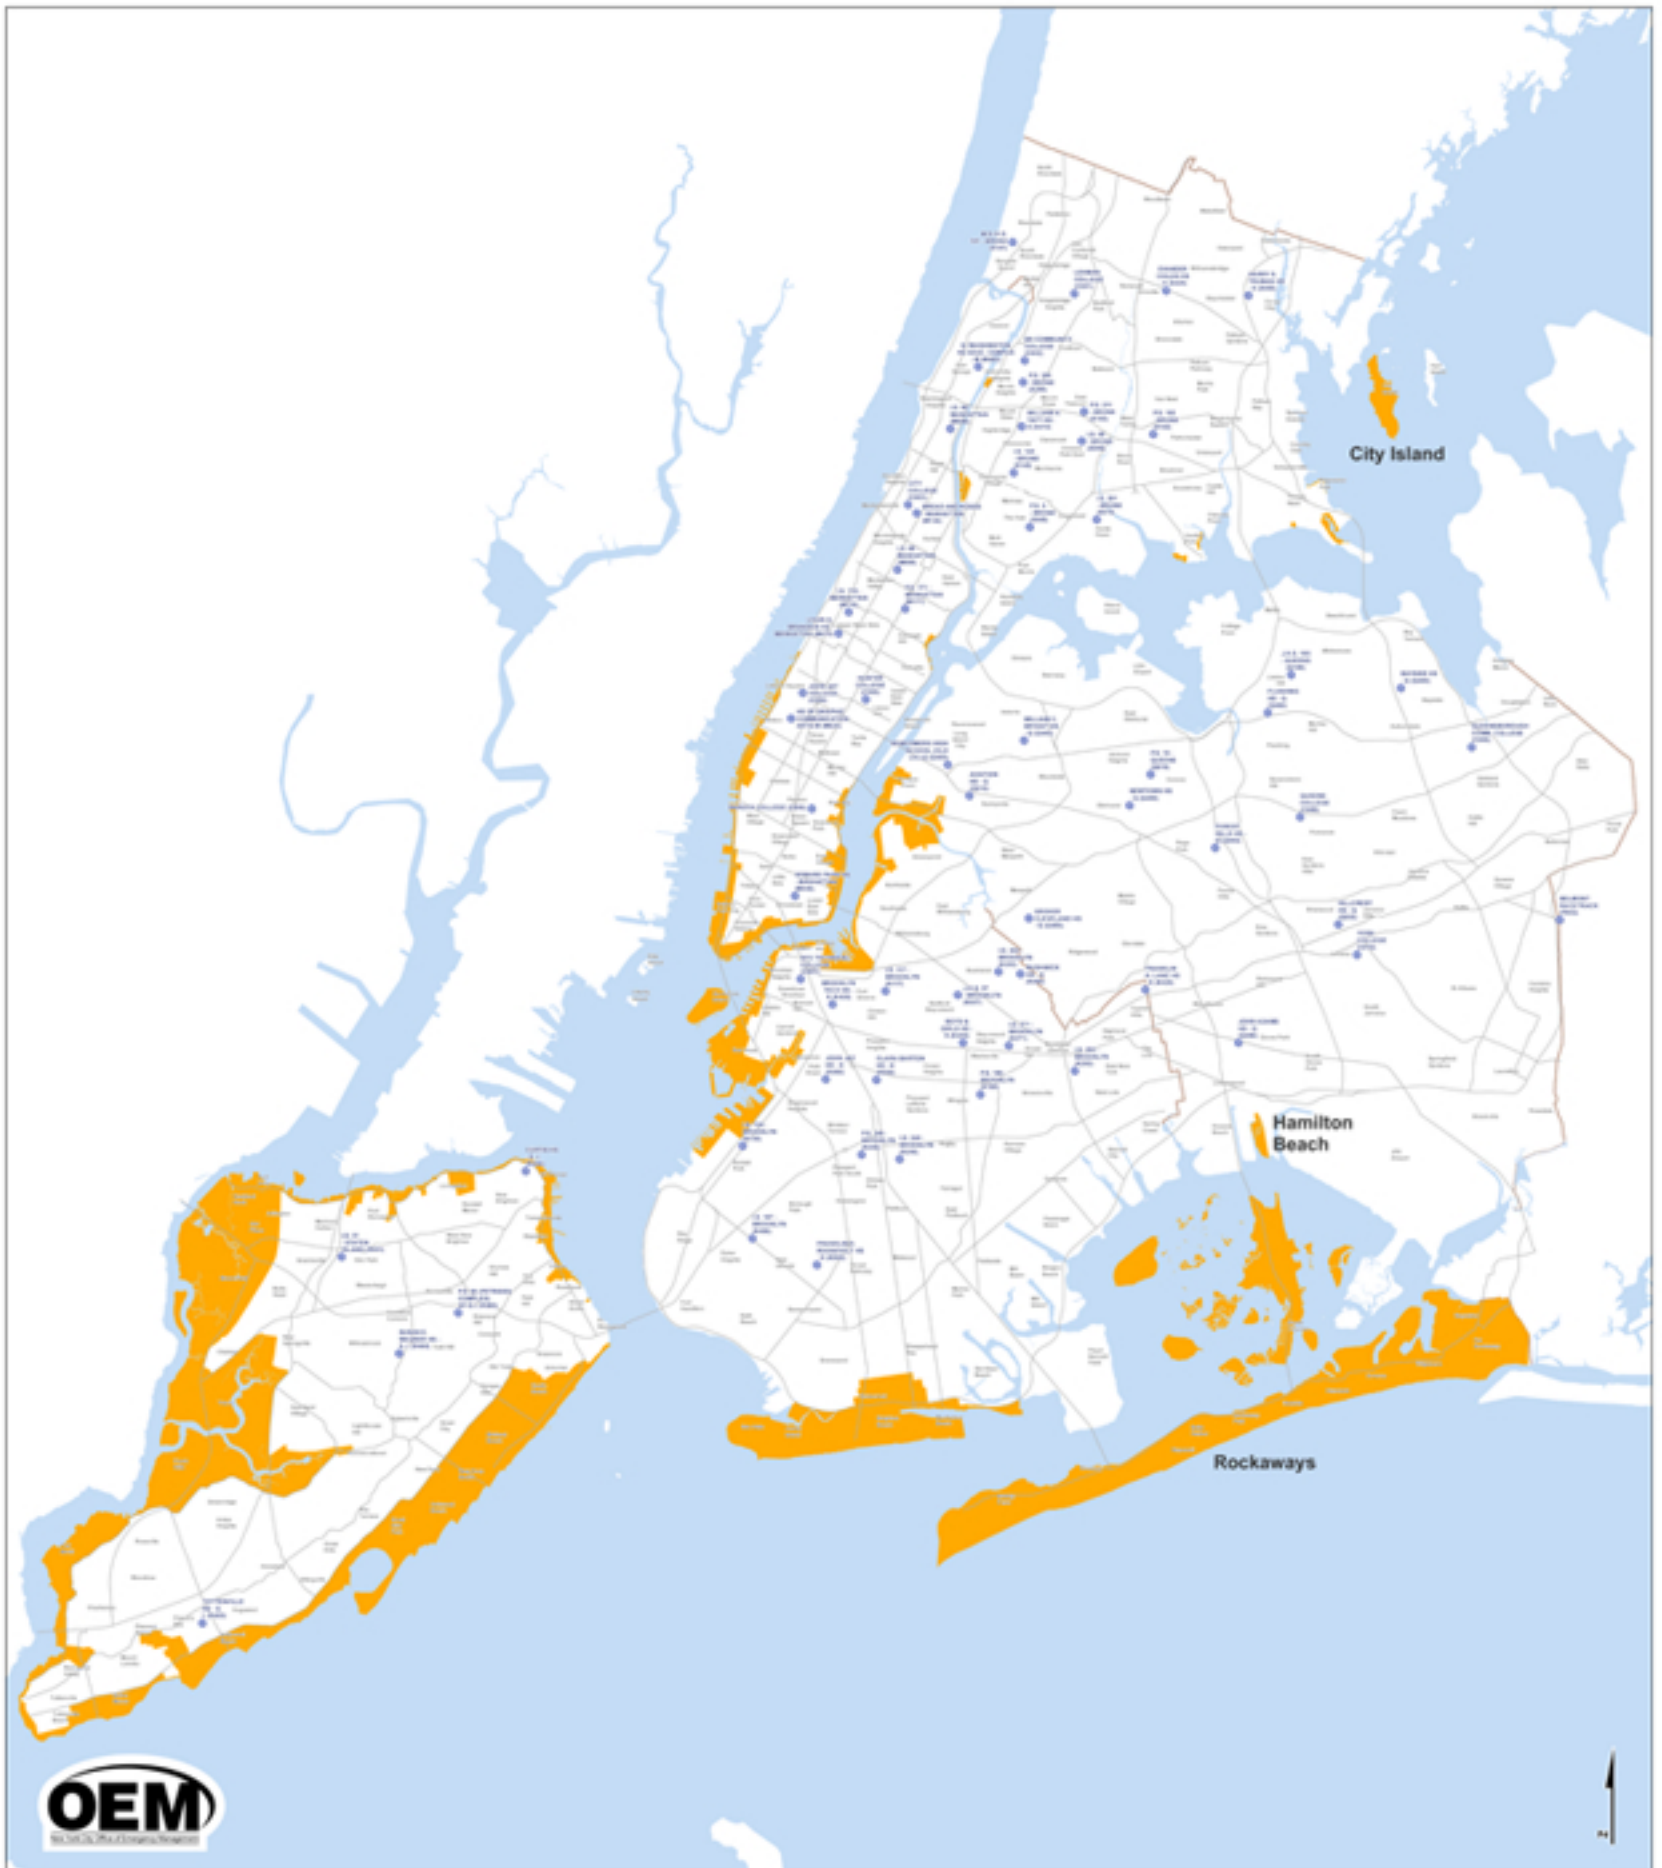

Zone A (with Rockaways, City Island, Hamilton Beach)

Source: OEM GIS
Modified: 10/26/2012 10:00

• Evacuation center ■ Evacuation Zone A with additions

FOR OFFICIAL USE ONLY