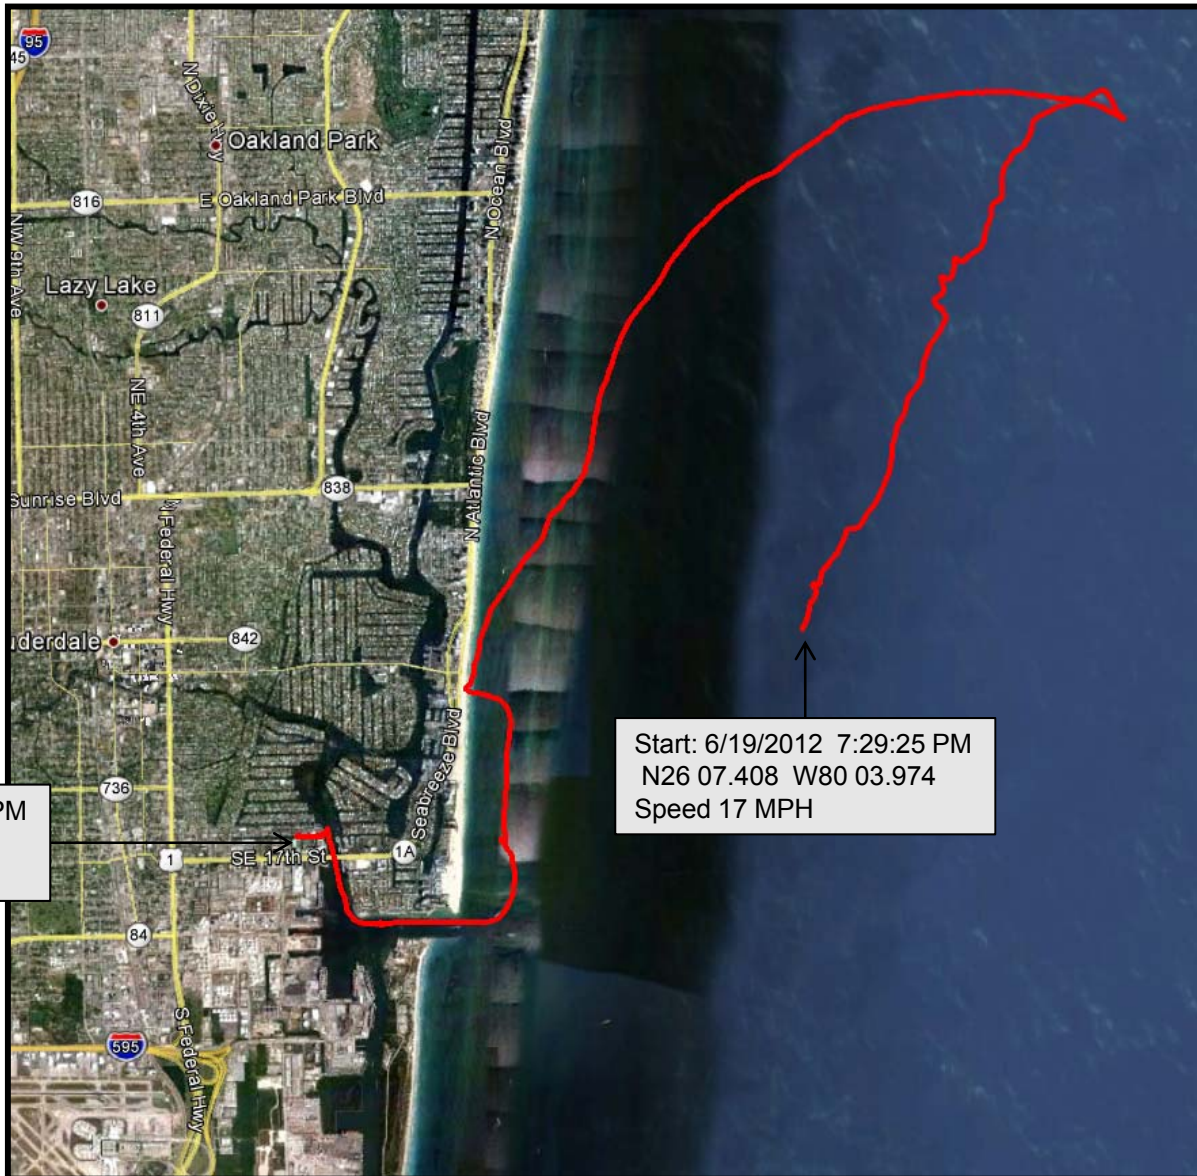

Google Earth view of tracks in Garmin GPSMap 5212 for 6/19/2012

Tracks: Red

Start: 6/19/2012 7:29:25 PM
N26 07.408 W80 03.974
Speed 17 MPH

End: 6/19/2012 7:29:25 PM
N26 06.201 W80 07.192
Speed 00 MPH