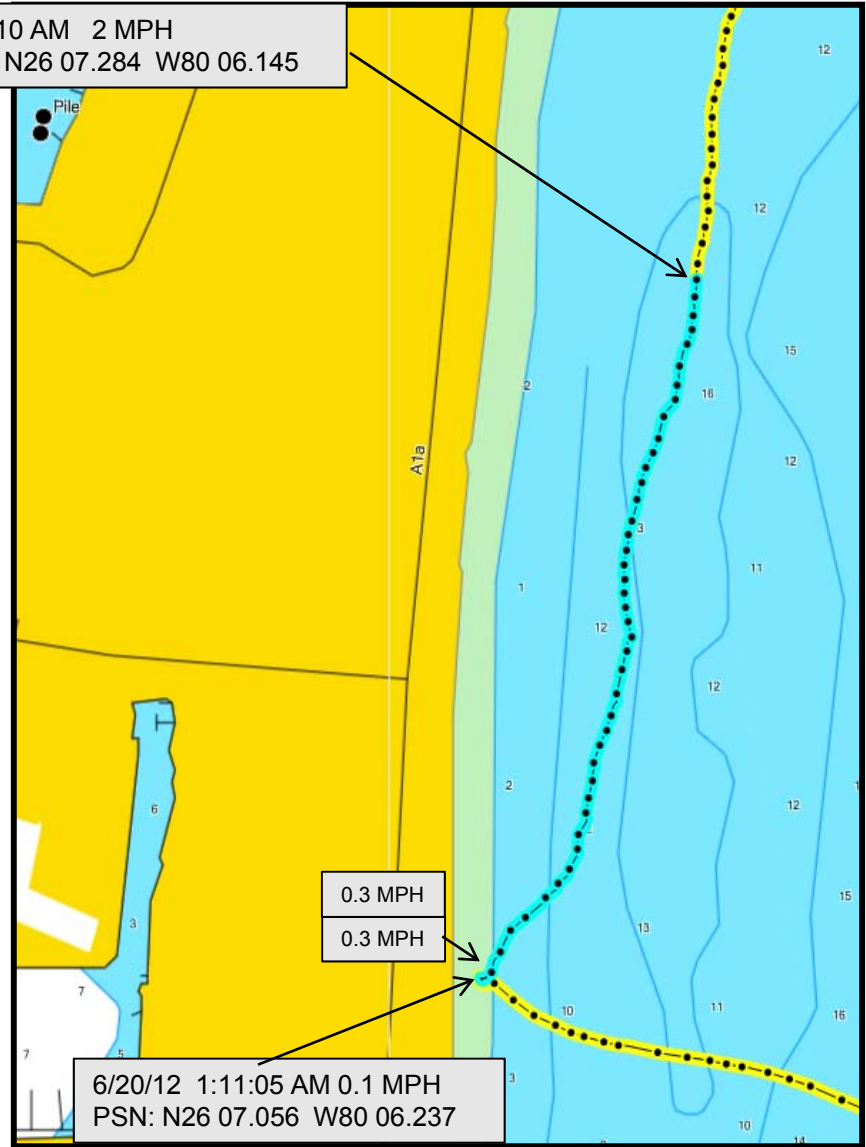

View of the data in Garmin GPSMap 5212 for 6/20/2012

Tracks: Blue

1:01:10 AM 2 MPH
PSN: N26 07.284 W80 06.145

6/20/12 1:11:05 AM 0.1 MPH
PSN: N26 07.056 W80 06.237

6/20/12 1:11:05 AM 0.1 MPH
PSN: N26 07.056 W80 06.237