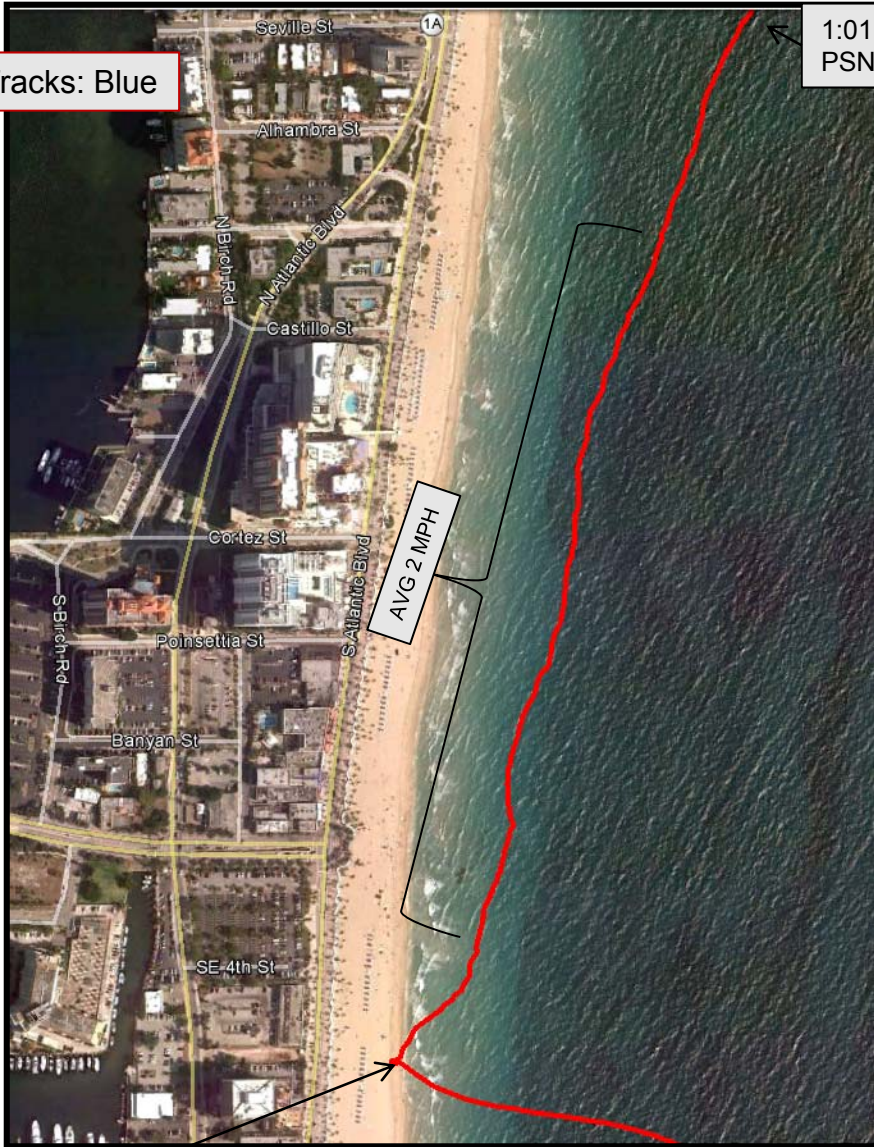

View of the data in Garmin GPSMap 5212 for 6/20/2012

Tracks: Blue

1:01:10 AM 2 MPH
PSN: N26 07.284 W80 06.145

6/20/12 1:11:05 AM 0.1 MPH
PSN: N26 07.056 W80 06.237

6/20/12 1:11:05 AM 0.1 MPH
PSN: N26 07.056 W80 06.237